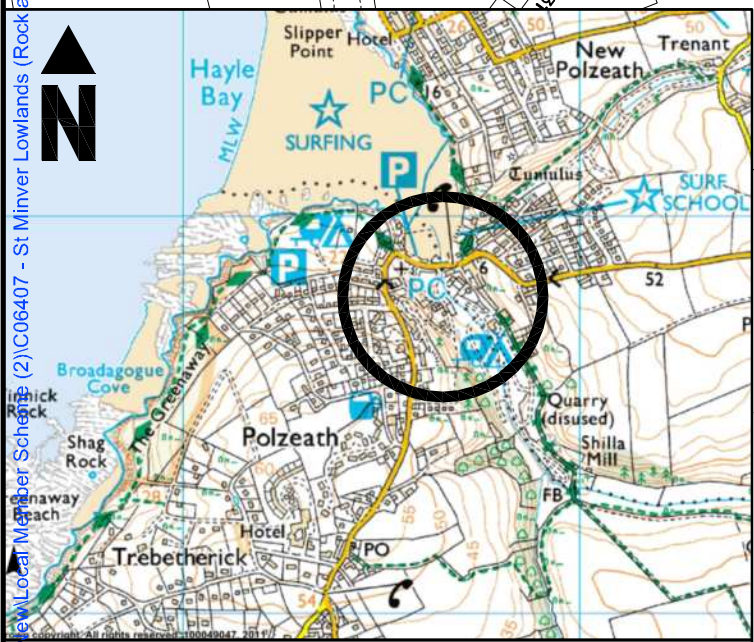

— NO WAITING AT ANY TIME
— NO WAITING 9AM - 6PM
 1 MARCH - 31 OCTOBER

Location Plan
 Grid Reference 193580 78888

This map is based upon Ordnance Survey material with the permission of Ordnance Survey on behalf of the Controller of Her Majesty's Stationery Office. © Crown copyright. Unauthorised reproduction infringes Crown copyright and may lead to prosecution or civil proceedings. (100049047)2010

 CORNWALL COUNCIL	Drawing Title Polzeath Rock/Polzeath/Port Isaac TRO's Consultation Drawing Layout Plan		
	Scale 1:1250 @ A3	Drawn by GL	Originator NG
Drawing No C06407/C3	Revision 0	Date 01/04/11	Nature of Revision Original
<small>© This drawing is Copyright. It should not be relied on or used in circumstances other than those for which it was originally prepared and for which Cornwall Council was originally commissioned. Cornwall Council accepts no responsibility for this drawing to any party other than the person(s) by whom it was commissioned.</small>			